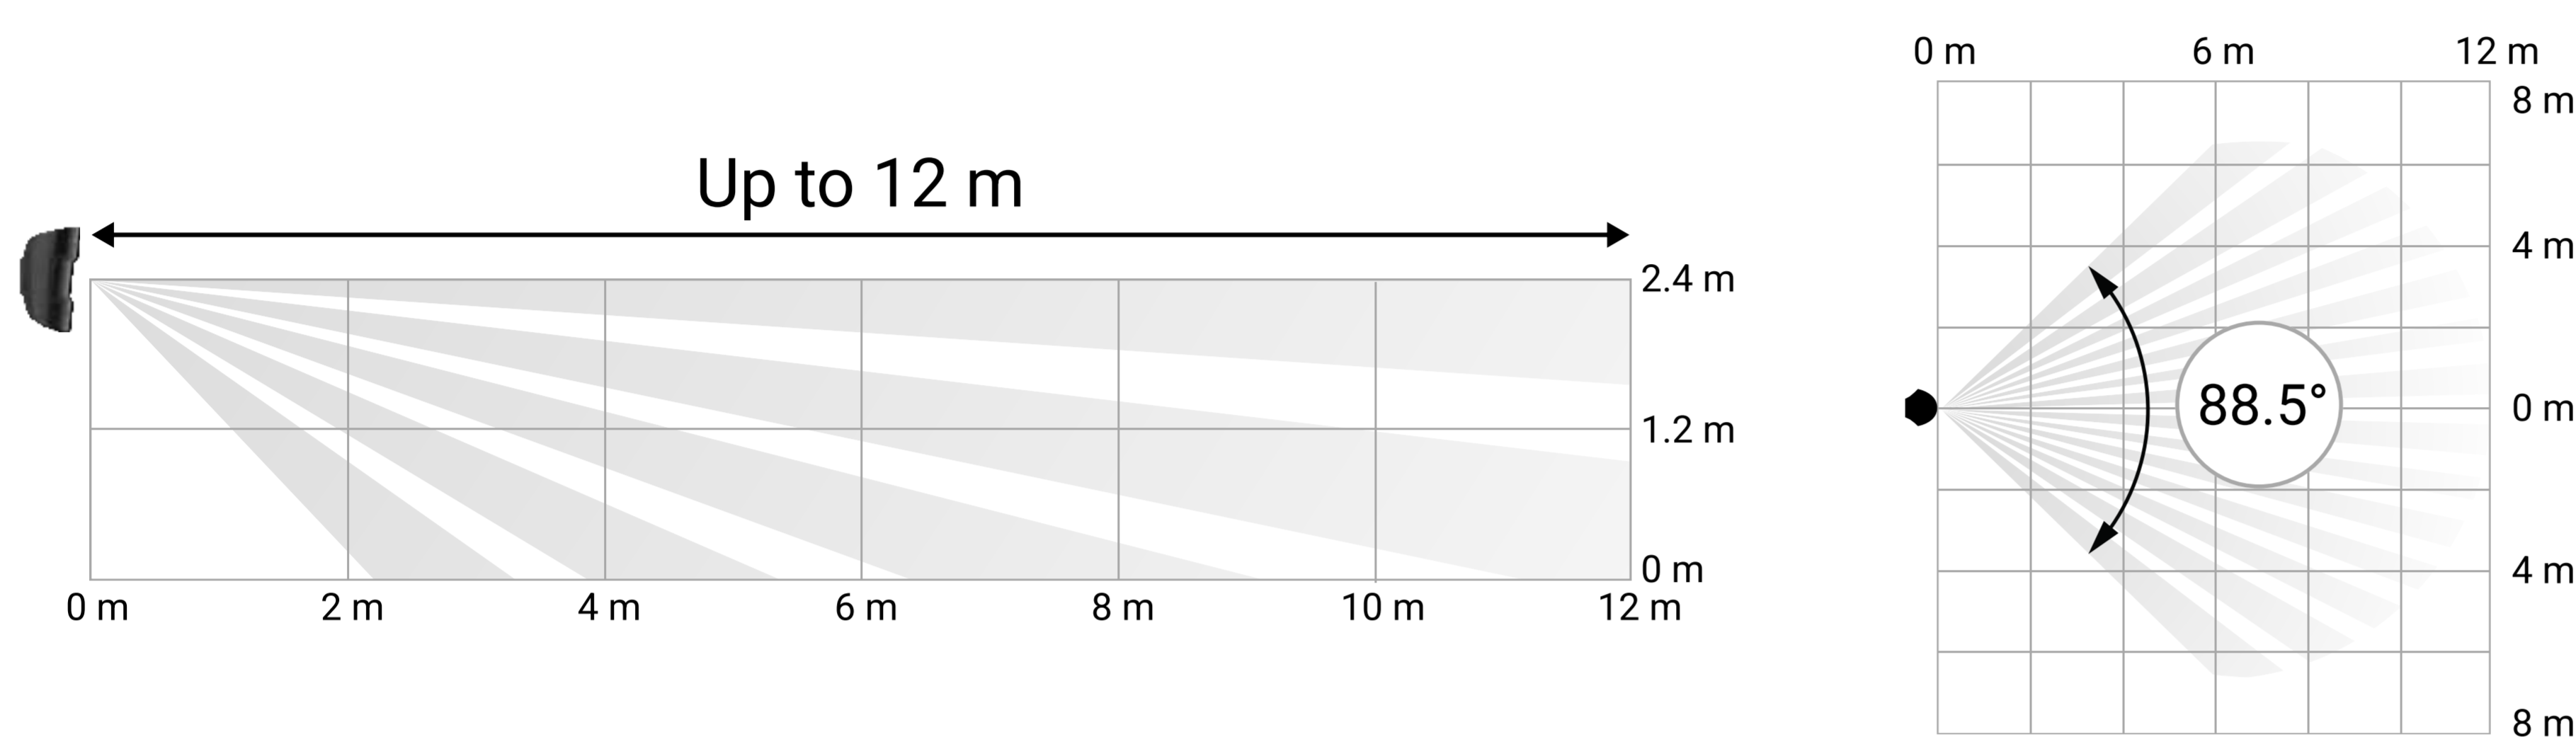

Motion detection