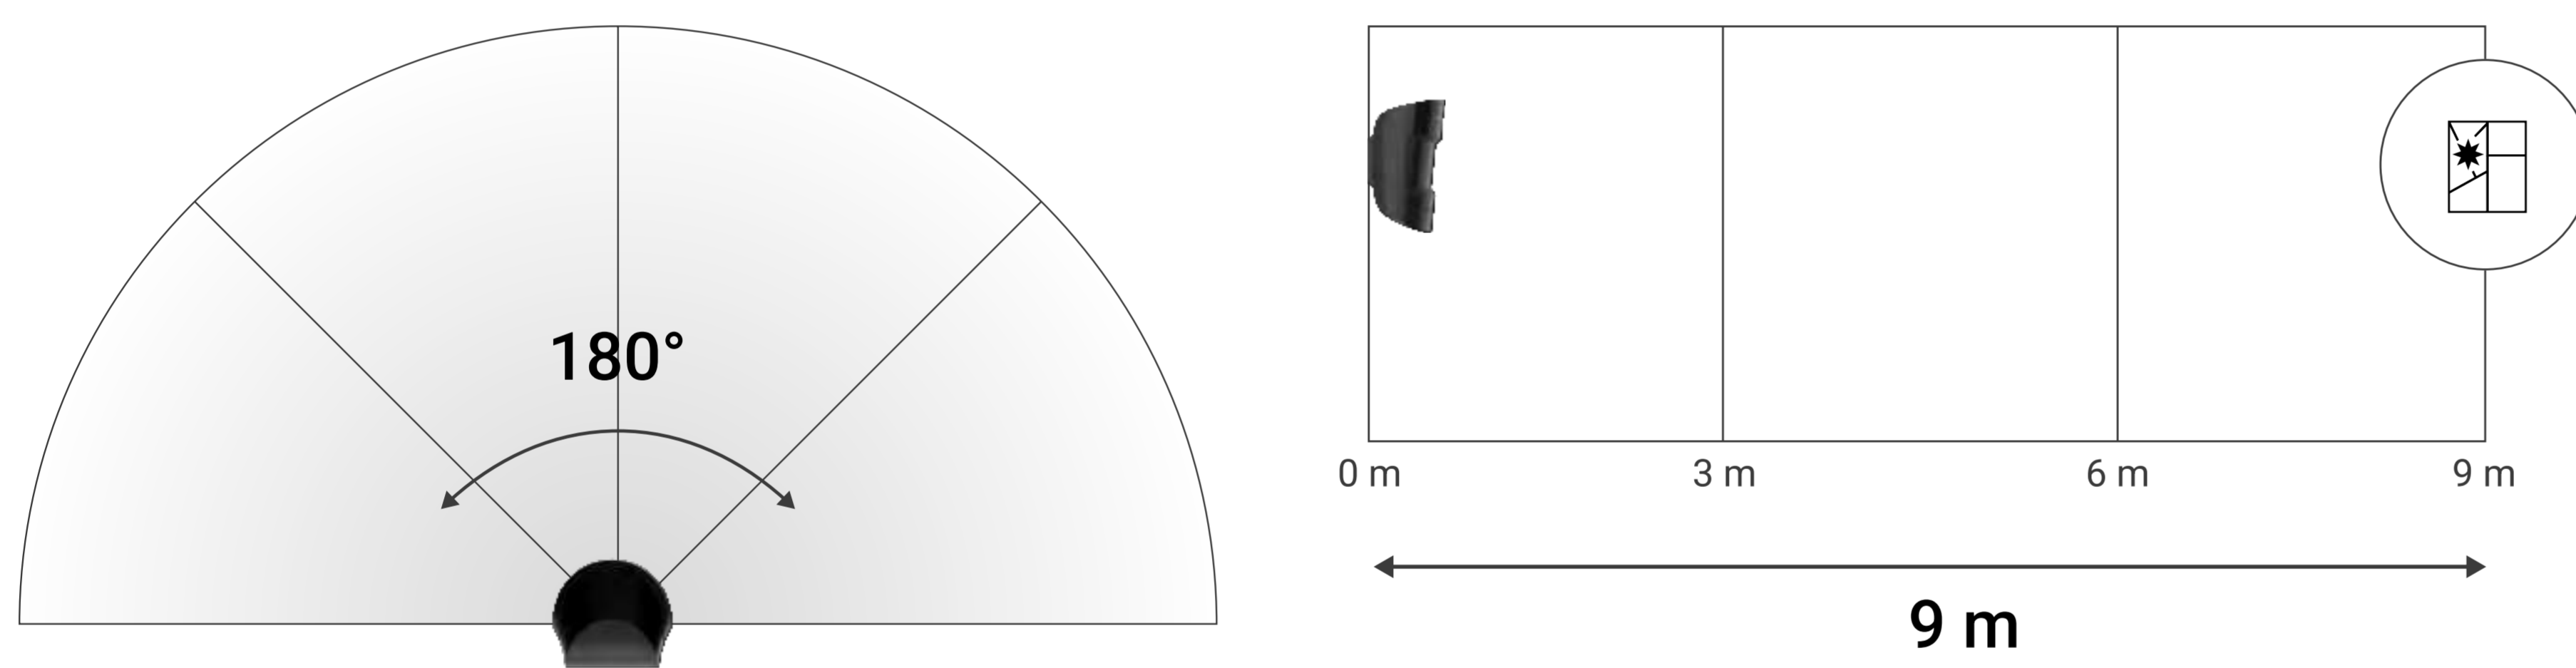

Baseline product line

CombiProtect Jeweller

Wireless motion and glass break detector

Motion detection

- SmartDetect algorithm to prevent false alarms
- Temperature compensation
- Pet immunity

Glass break detection