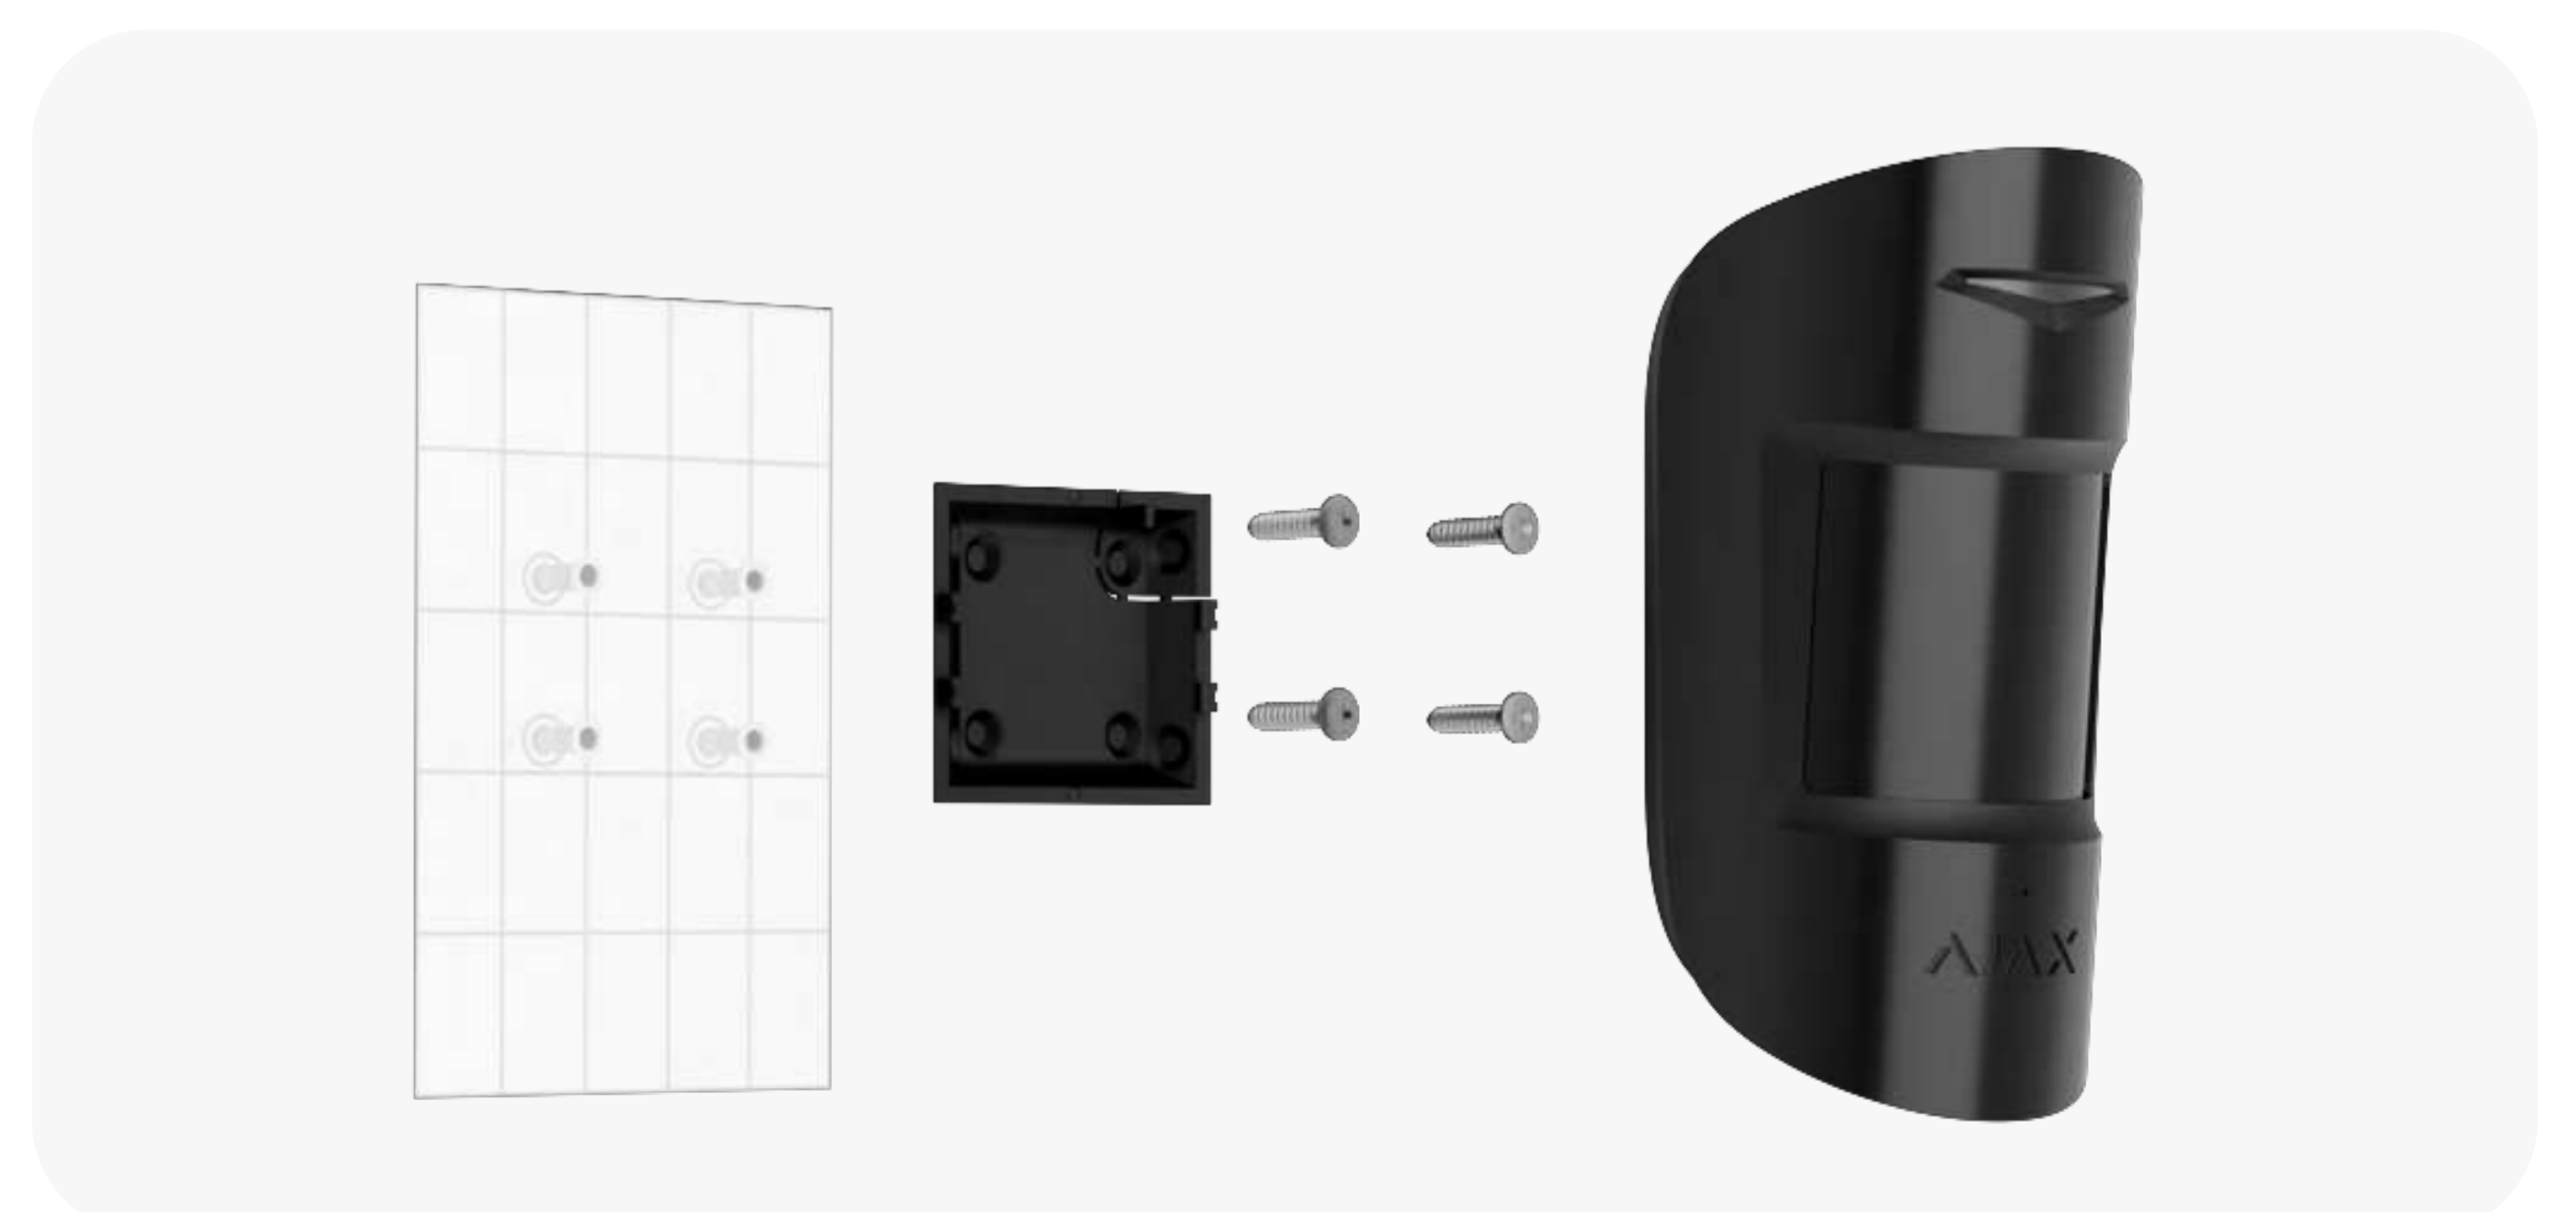

- DualTone two-factor glass break verification algorithm: by low and high frequencies
- Filter for false alarms caused by dog barking or truck-passing sounds

Jeweller

communication technology

- Up to 1,200 m of radio communication in an open space
- Encryption and device authentication to prevent spoofing
- Regular polling to display current device statuses

<p>Compliance</p> <p>EN 50131-2-2 (Grade 2) PD 6662:2017 UL369</p> <p>Compatibility</p> <p>Hubs Hub (2G) Jeweller Hub (4G) Jeweller Hub Plus Jeweller Hub 2 (2G) Jeweller Hub 2 (4G) Jeweller Hub 2 Plus Jeweller Hub Hybrid (2G) Hub Hybrid (4G)</p> <p>Range extenders ReX, ReX 2</p>	<p>Communication with control panel</p> <p>Jeweller communication technology</p> <p>Frequency bands 866.0–866.5 MHz 868.0–868.6 MHz 868.7–869.2 MHz 905.0–926.5 MHz 915.85–926.5 MHz 921.0–922.0 MHz Depends on the region of sales.</p> <p>Jeweller communication range up to 1,200 m In an open space.</p>	<p>Motion detection</p> <p>Sensitive element 1 × PIR sensor</p> <p>Detection distance up to 12 m</p> <p>Motion detection angle horizontal – 88.5°</p> <p>Pet immunity weight: up to 20 kg height: up to 50 cm</p>	<p>Glass break detection</p> <p>Sensitive element 1 × electret microphone</p> <p>Detection distance up to 9 m</p> <p>Horizontal glass break detection angle 180°</p>
<p>Power supply</p> <p>Battery 1 × CR123A Pre-installed.</p> <p>Battery life up to 5 years</p>	<p>Installation</p> <p>Operating temperature range from –10°C to +40°C</p> <p>Operating humidity up to 75%</p> <p>Protection class IP50</p>	<p>Enclosure</p> <p>Colour white, black</p> <p>Dimensions 110 × 65 × 50 mm</p> <p>Weight 92 g</p>	<p>Complete set</p> <p>CombiProtect Jeweller 1 CR123A battery (pre-installed) SmartBracket mounting panel Installation kit Quick start guide</p>