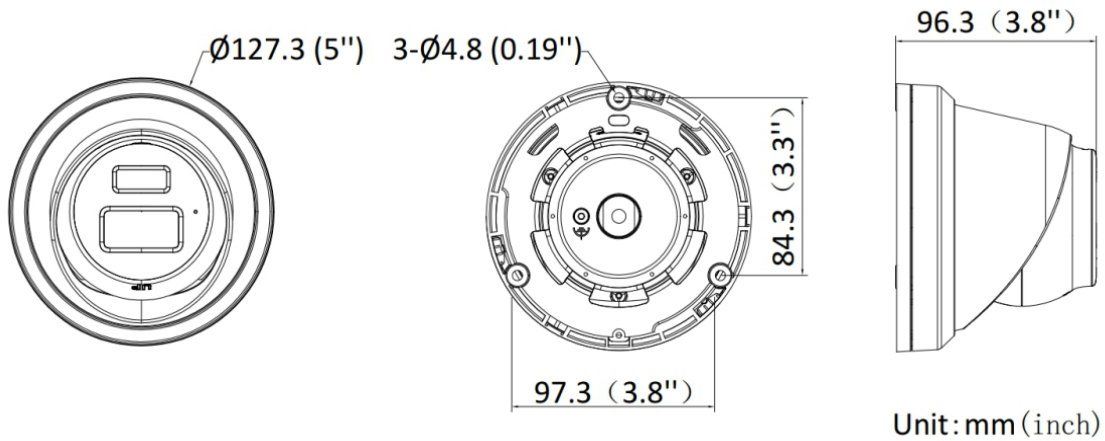

Flashing Light	Yes
Approval	
EMC	CE-EMC: EN 55032: 2015, EN 61000-3-2:2019, EN 61000-3-3: 2013+A1:2019, EN 50130-4: 2011 +A1: 2014, RCM: AS/NZS CISPR 32: 2015, IC: ICES-003: Issue 7
Safety	UL: UL 62368-1, CB: IEC 62368-1: 2014+A11, CE-LVD: EN 62368-1: 2014/A11: 2017, BIS: IS 13252 (Part 1): 2010/IEC 60950-1: 2005
Environment	CE-RoHS: 2011/65/EU, WEEE: 2012/19/EU, Reach: Regulation (EC) No 1907/2006
Protection	IP67: IEC 60529-2013

▪ **Dimension**

Accessory

Optional

JB1280ZJ-DM8 Junction Box	WM1273ZJ-130-TRL Wall Mount